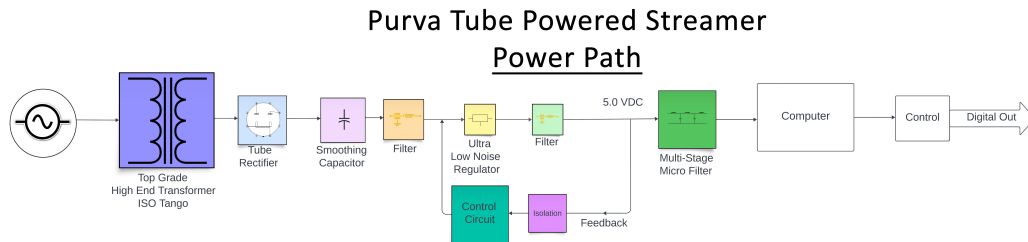

PURVA

Tube Powered Musical Source

CONCEPT

Purva is a music streaming digital transport powered by Tube Rectifier Linear Power Supply. It is engineered, built and fine-tuned in Indonesia. Our design philosophy is bringing out all the musical information thus getting you connected to the emotion of music.

ENGINEERING

Power Path

Electrical Supply is the main foundation of Purva Streamer. We take it to the extremely level, engineered for maximum musicality. The core of Purva Power Supply is using Tube Rectified Linear Power Supply with multiple stage of regulation.

Airplay Network Protocol

Purva is a music server that communicates to control point using multicast DNS service protocol, RTP/RTSP Protocol that we fine-tuned for maximum musicality.

Flow:

1. mDNS query from client --> <--- mDNS response from server
2. RTSP (TCP at port 5000 protocol) connection between Client <--> The Purva Server. (Similar to http) - Options to authentic (32bit encryption) - announcement (approval) - setup (establish connection) - record (streaming connection)
3. RTP (UDP) - Client send encrypted Raw Audio packets using port 6000 - Client send control packets and server send feedback using port 6001 (metadata, etc) - NTP timing packet(syncing) client <-->server using port 6002
4. The Purva Server, decode and play the music data and send it through i2s/usb

How Does Purva Sound?

The main purpose of Purva Streamer is to bring out all the musical information, as we describe as the Musical Expression desired by the artist/musician, thus getting you closer connected to the emotion of music, with a touch of the “Tube Analog” flavours.